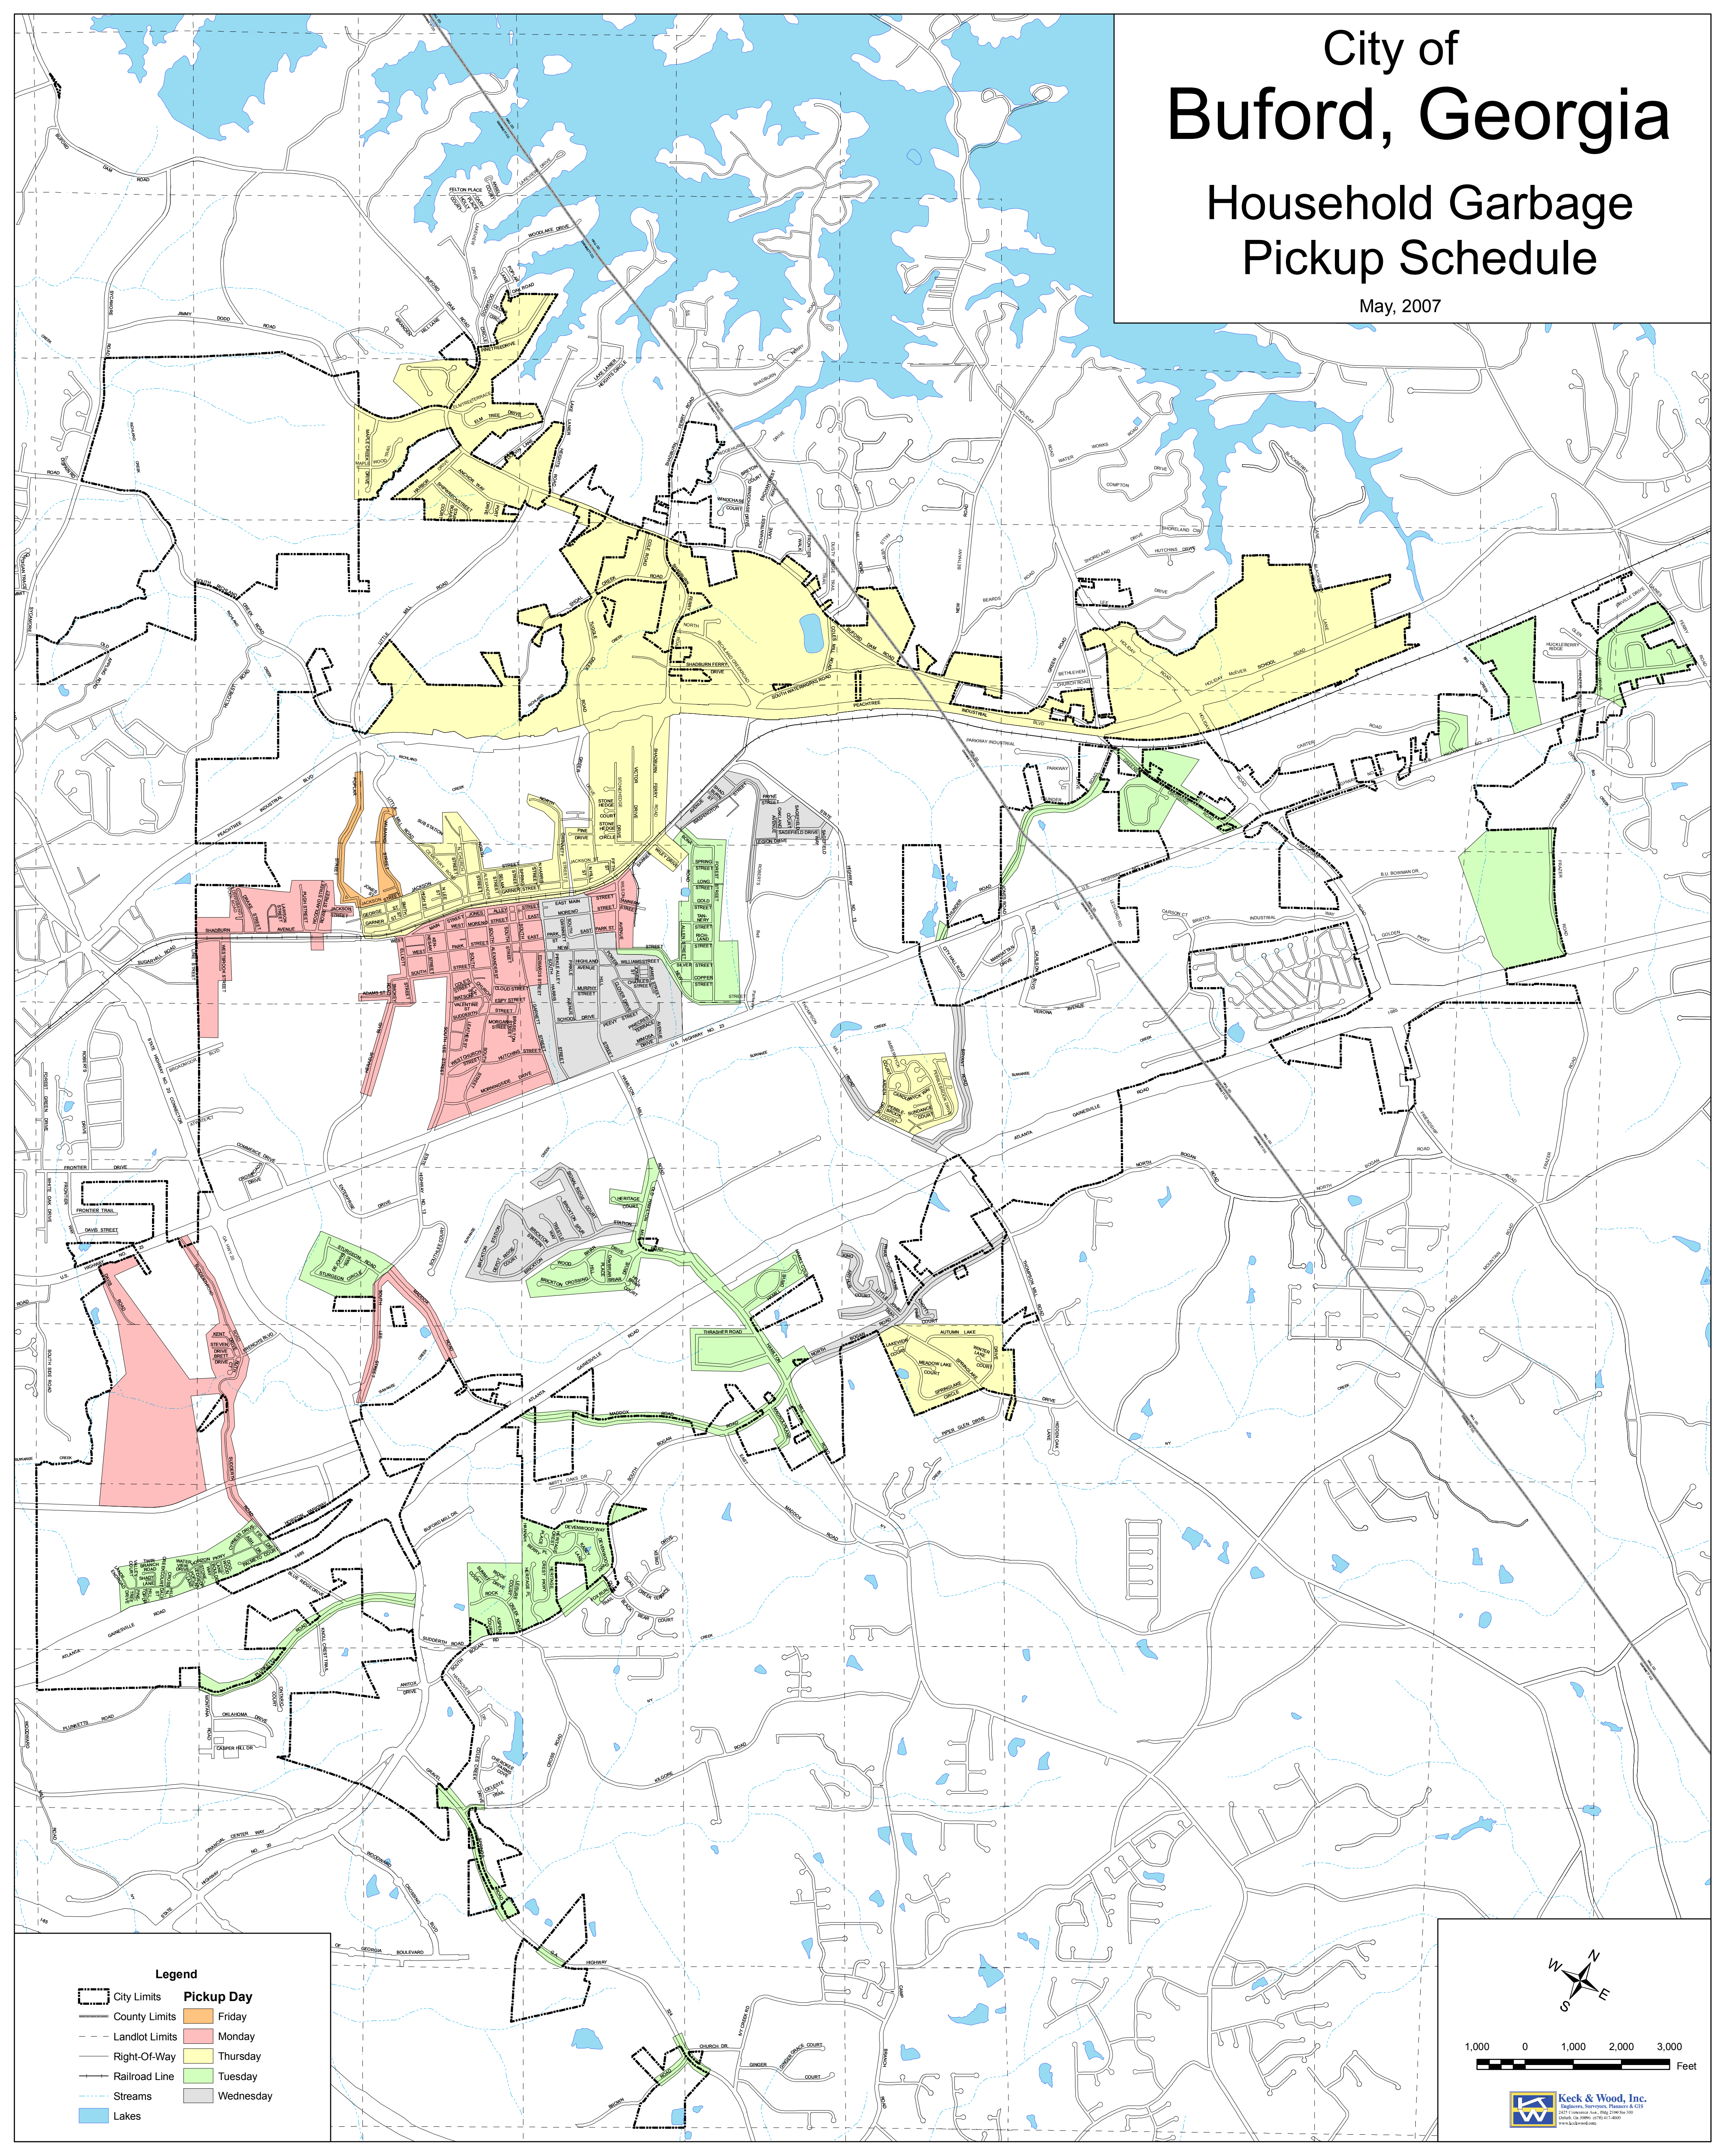

City of Buford, Georgia

Household Garbage Pickup Schedule

May, 2007

Legend

1. City Limits
   - County Limits
   - Landlot Limits
   - Right-Of-Way
   - Railroad Line
   - Streams
   - Lakes

Pickup Day	
Friday	Monday
Thursday	Tuesday
Wednesday	

1,000 0 1,000 2,000 3,000 Feet